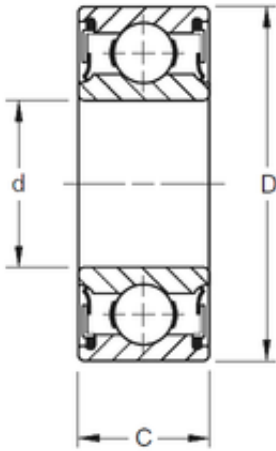

## 60 mm x 95 mm x 18 mm TIMKEN 9112PP Single Row Ball Bearings

Bearing No. 9112PP

Size	60x95x18 mm
Bore Diameter	60 mm
Outer Diameter	95 mm
Width	18 mm
d	60 mm
D	95 mm
B	18 mm
C	18 mm
Weight	0,417 Kg
Basic dynamic load rating (C)	33,4 kN

9112PP Bearing 2D drawings and 3D CAD models