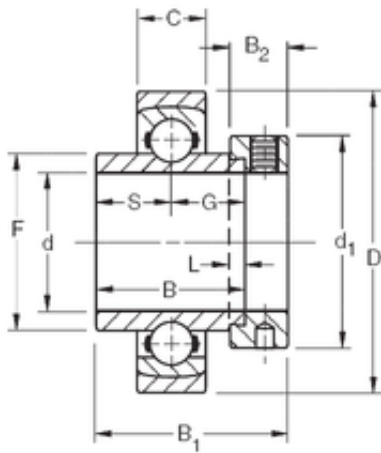

TIMKEN BEARINGS INDUSTRY

61,9125 mm x 145 mm x 61,91 mm TIMKEN SMN207KS Insert Bearings Spherical OD

Bearing No. SMN207KS

Size	61.9125x145x61.91 mm
Bore Diameter	61,9125 mm
Outer Diameter	145 mm
Width	61,91 mm
d	61,9125 mm
D	145 mm
B	61,91 mm
C	31 mm
d1	88,9 mm
B1	79,4 mm
B2	23,8 mm
F	81,53 mm
G	31 mm
L	6,4 mm
S	31 mm
Weight	3,405 Kg
Basic dynamic load rating (C)	90 kN

SMN207KS Bearing 2D drawings and 3D CAD models